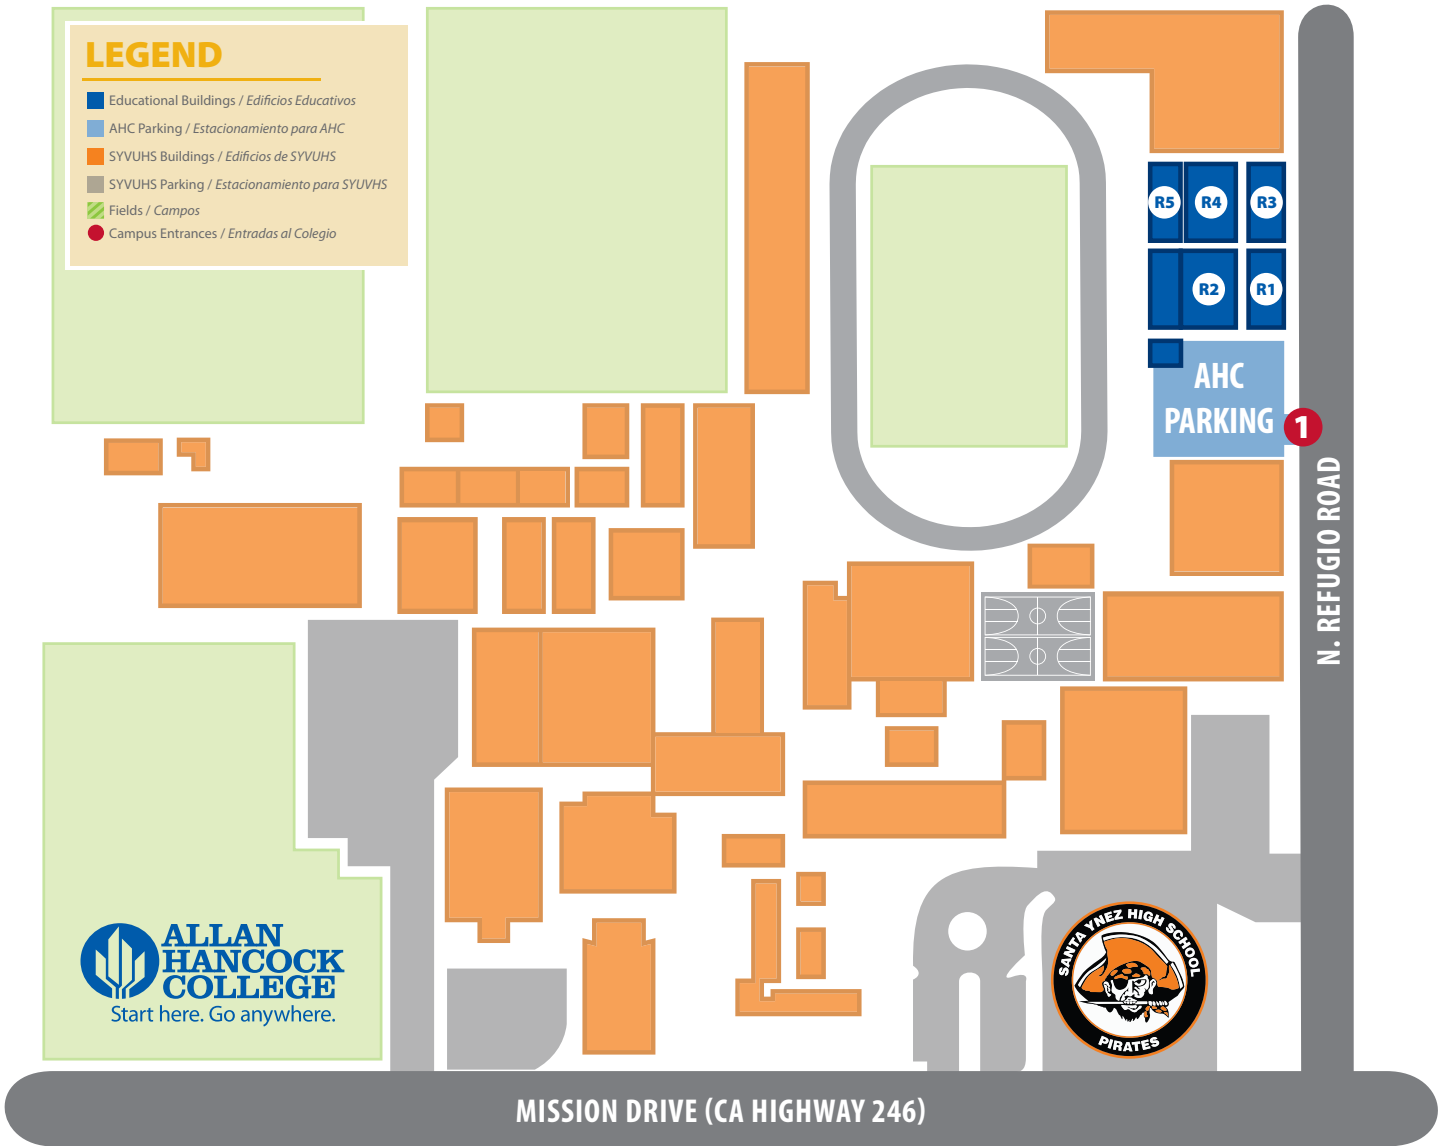

Located at

Santa Ynez Valley Union High School

R1

Classroom

R2

Classroom

R3

Classroom

R4

Classroom

R5

Classroom

2975 East Hwy 246, Santa Ynez, CA 93460