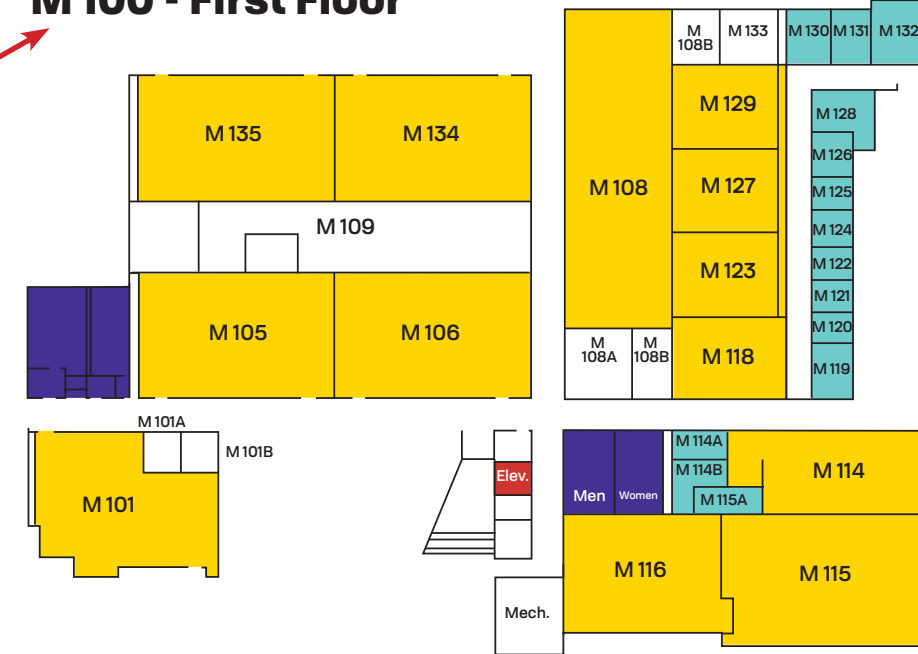

Buildings M - Math and Sciences Departments

M 500 - MESA & Stem Center

M 100 - First Floor

Faculty Offices

M 400

<div style="display: flex; justify-content: space-around;"> <div style="text-align: center;"> Classrooms </div> <div style="text-align: center;"> Bathrooms </div> </div>	<div style="display: flex; justify-content: space-around;"> <div style="text-align: center;"> Faculty Office </div> <div style="text-align: center;"> Elevator </div> </div>
★ You are here	

M 200 - Second Floor