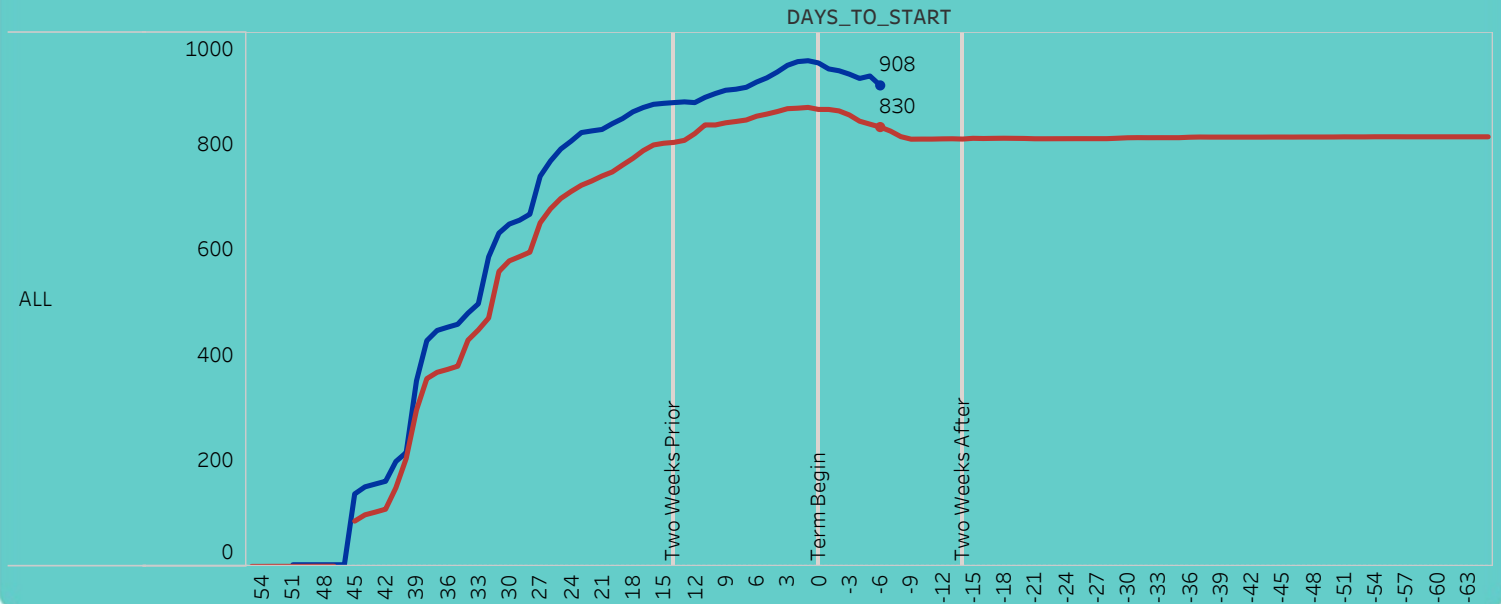

## SUMMER ANALYSIS

As the term FTES drops a bit as we get to summer census it's a similar pattern to prior years. Still being up 9% in FTES compared to last year is a great accomplishment.

Next report 6/22

## Unit Load & Avg Units

Daily FTES - registration start to 65 days after term begins

TERM  
■ Summer 2025  
■ Summer 2026

Graph Data  
 FTES

Credit Status\_  
 CR

Demo  
 ALL