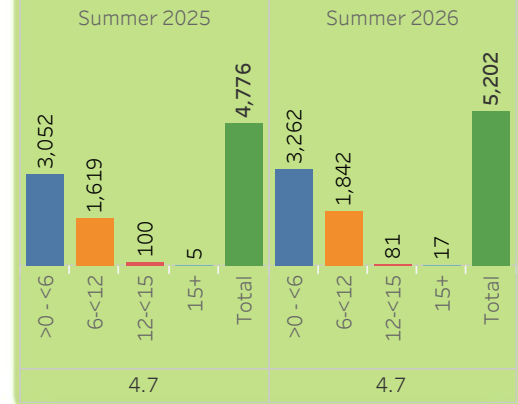

Allan Hancock College Summer Registration Report

SPOTLIGHT AS OF 6/14/2026

FTES

Summer 2025	830	
Summer 2026	908	9%

SUMMER ANALYSIS

As the term FTES drops a bit as we get to summer census it's a similar pattern to prior years. Still being up 9% in FTES compared to last year is a great accomplishment.

Next report 6/22

Unit Load & Avg Units

Daily FTES - registration start to 65 days after term begins