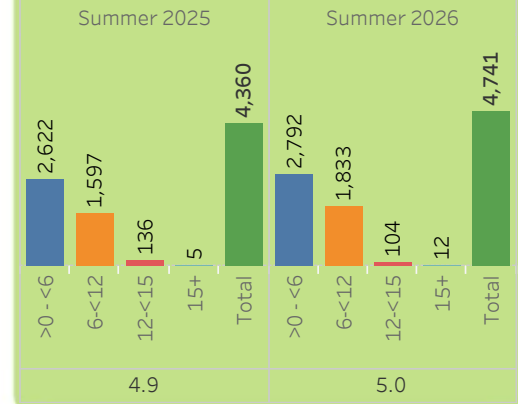

Allan Hancock College Summer Registration Report

SPOTLIGHT AS OF 5/25/2026

FTES

Summer 2025	801	
Summer 2026	876	9%

SUMMER ANALYSIS

FTES continue to look great this year compared to 2025. Two weeks to go until the term begins and most likely FTES will hit 900+ before settling a bit once the term begins.

Next report 6/1

Unit Load & Avg Units

Daily FTES - registration start to 65 days after term begins