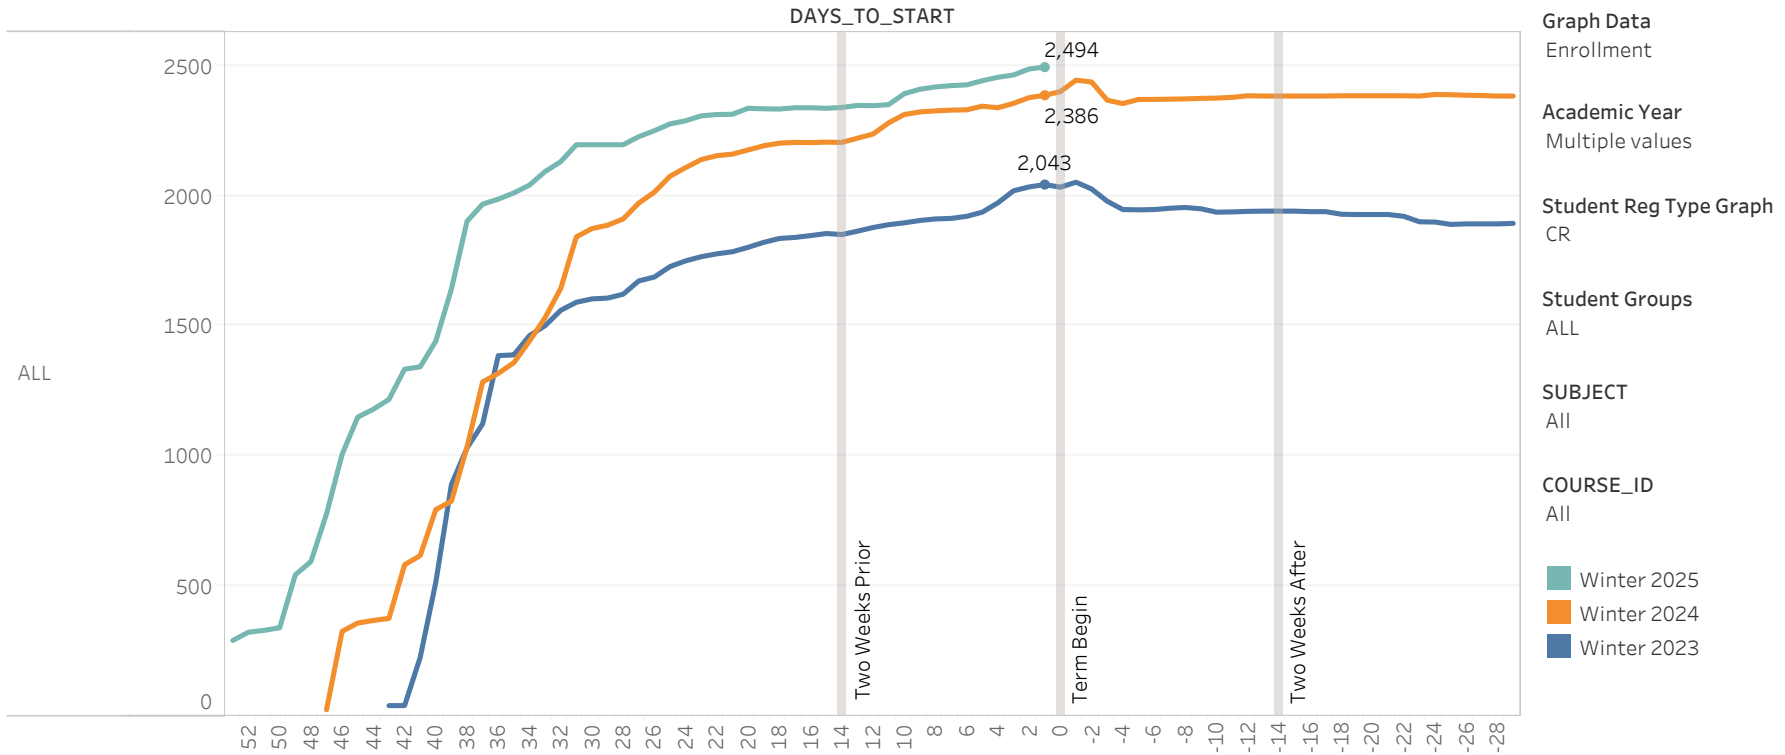

AHC Registration Report | Winter Enrollment Graph

↓↓↓ Student Reg Type: CR
↓ Student Groups: ALL
↓ Leading Term: Winter 2025
↓↓↓

Headcount Recent HS Grad - Local Feeder HS

GROUPS	Winter 2025			Winter 2024		
	Prior Concurrent	Not Prior Concurrent	Total	Prior Concurrent	Not Prior Concurrent	Total
Arroyo Grande ..		7	7		6	6
Cabrillo High	6	17	23	6	21	27
Delta High	2	2	4	1	1	1
Ernest Righetti ..	45	21	66	54	14	68
Lompoc High	17	15	32	11	19	30
Nipomo High		14	14	1	12	13
Orcutt Academy	21	2	23	24		24
Pioneer Valley ..	60	5	65	53	11	64
Santa Maria High	50	18	68	23	14	37
Santa Ynez HS	6		6	5	1	6
St Joseph HS	7		7	15	5	20
Grand Total	214	101	315	193	103	296

Headcount Data as of 1 day(s) BEFORE term begin | Graph Data from date of first registration through one week after term 2 begins | 'True NC' excludes NC courses that serve credit students