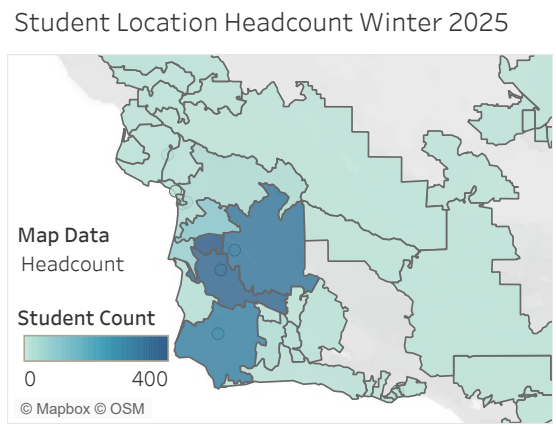

AHC Registration Report | Winter Enrollment Graph

↓↓↓ Student Reg Type: CR
↓ Student Groups: ALL
↓ Leading Term: Winter 2025
↓↓↓

Headcount Recent HS Grad - Local Feeder HS

GROUPS	Winter 2025			Winter 2024		
	Prior Concurrent	Not Prior Concurrent	Total	Prior Concurrent	Not Prior Concurrent	Total
Arroyo Grande ..		7	7		6	6
Cabrillo High	6	17	23	6	21	27
Delta High	2	2	4	1	1	1
Ernest Righetti ..	45	21	66	54	14	68
Lompoc High	17	15	32	11	19	30
Nipomo High		14	14	1	12	13
Orcutt Academy	21	2	23	24		24
Pioneer Valley ..	60	5	65	53	11	64
Santa Maria High	50	18	68	23	14	37
Santa Ynez HS	6		6	5	1	6
St Joseph HS	7		7	15	5	20
Grand Total	214	101	315	193	103	296