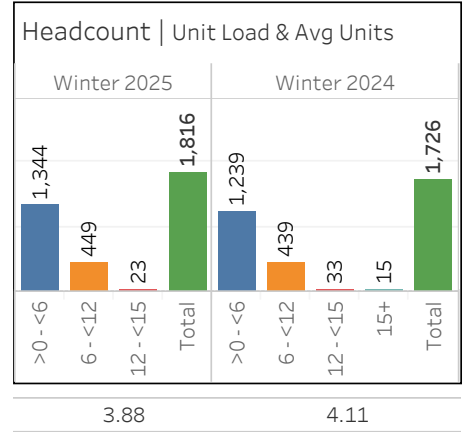

AHC Registration Report | Winter Enrollment Graph

↓↓↓ Student Reg Type: CR
↓ Student Groups: ALL
↓ Leading Term: Winter 2025
↓↓↓

Headcount Recent HS Grad - Local Feeder HS

GROUPS	Winter 2025			Winter 2024		
	Prior Concurrent	Not Prior Concurrent	Total	Prior Concurrent	Not Prior Concurrent	Total
Arroyo Grande ..		7	7		6	6
Cabrillo High	6	17	23	6	21	27
Delta High	2	2	4	1	1	1
Ernest Righetti ..	45	21	66	54	14	68
Lompoc High	17	15	32	11	19	30
Nipomo High		14	14	1	12	13
Orcutt Academy	21	2	23	24		24
Pioneer Valley ..	60	5	65	53	11	64
Santa Maria High	50	18	68	23	14	37
Santa Ynez HS	6		6	5	1	6
St Joseph HS	7		7	15	5	20
Grand Total	214	101	315	193	103	296

Headcount Data as of 1 day(s) BEFORE term begin | Graph Data from date of first registration through one week after term 2 begins | 'True NC' excludes NC courses that serve credit students