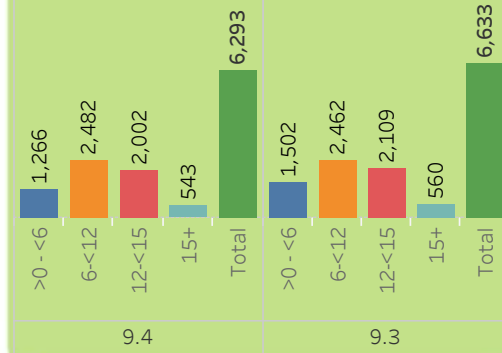

Allan Hancock College Fall Registration Report

SPOTLIGHT AS OF 6/14/2026

FTES

Fall 2025 2,445

Fall 2026 2,536 4%

FALL ANALYSIS

FTES holding at 4% growth year over year. Not a lot of registration surprises for the next couple months. Let's keep up the positive momentum.

Next update 6/22

Unit Load & Avg Units

Fall 2025

Fall 2026

Daily FTES - registration start to 65 days after term begins