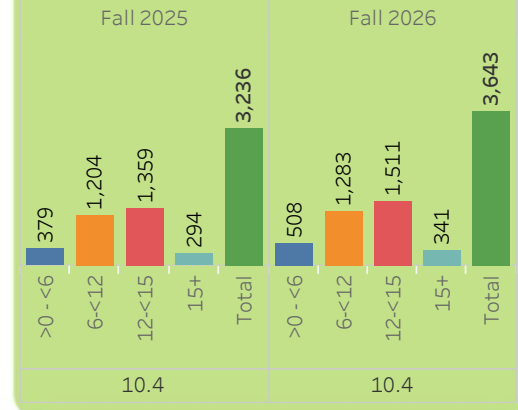

Allan Hancock College Fall Registration Report

SPOTLIGHT AS OF 5/4/2026

FTES

Fall 2025	1,417	
Fall 2026	1,591	12%

FALL ANALYSIS

Fall 2026 registration still going strong compared to last year. A few more days left for priority registration before open registration begins.

Next update 5/11

Unit Load & Avg Units