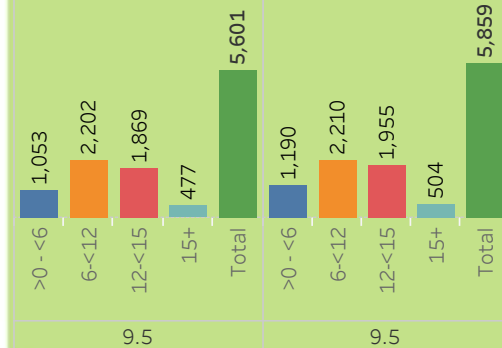

Allan Hancock College Fall Registration Report

SPOTLIGHT AS OF 5/25/2026

FTES

Fall 2025 2,218

Fall 2026 2,315 4%

FALL ANALYSIS

FTES is still at 4% growth. With priority registration over there will be a steady growth of registrations over the next 90 days until the term begins. Let's keep up the positive momentum.

Next update 6/1

Unit Load & Avg Units

Fall 2025

Fall 2026

Daily FTES - registration start to 65 days after term begins