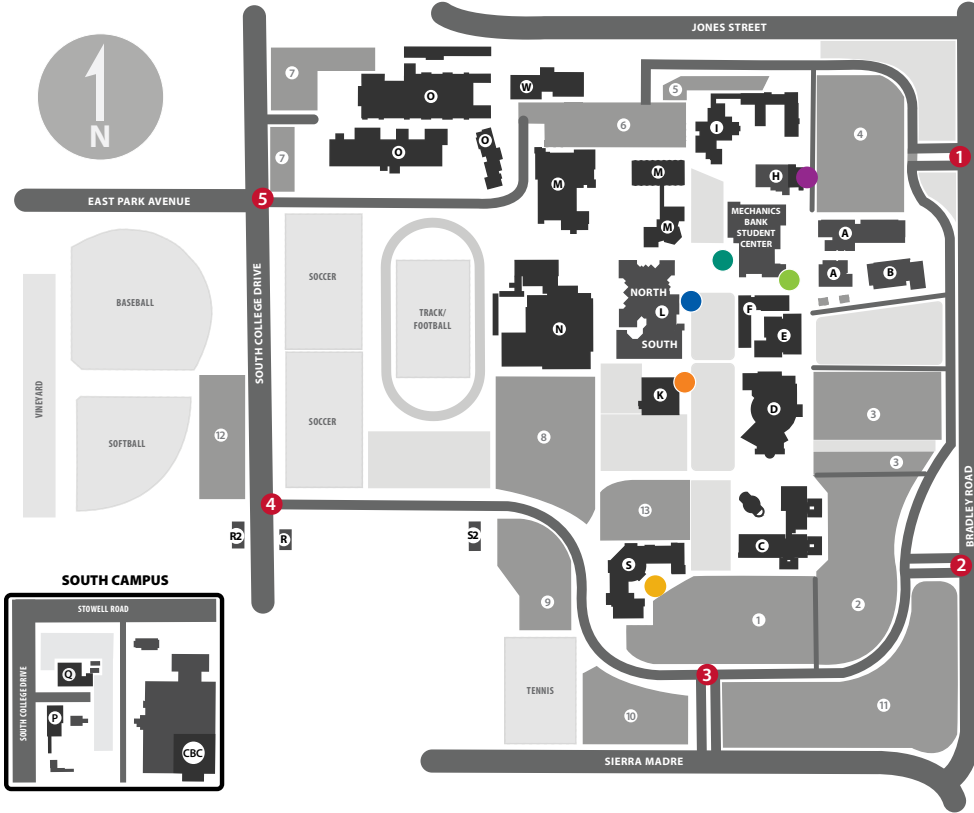

Campus Entrance Banner Location options

Banner Location(s):

- 1 Location 1
- 2 Location 2 (2 spots)
- 3 Location 3
- 4 Location 4 (2 spots)
- 5 Location 5 (2 spots)
- Building S
- Building H
- Building L
- Building K (North East)
- Mechanics Bank Student Center (West)
- Mechanics Bank Student Center (East)

Post Date: _____

Removal Date: _____

Design Text (Limit to 5 words or less):

Notes:

On-Campus Banner Location options

Banner Location(s):

- 1 Location 1
- 2 Location 2 (2 spots)
- 3 Location 3
- 4 Location 4 (2 spots)
- 5 Location 5 (2 spots)
- Building S
- Building H
- Building L
- Building K (North East)
- Mechanics Bank Student Center (West)
- Mechanics Bank Student Center (East)

Post Date: _____

Removal Date: _____

Design Text (More than 5 words, detail friendly):

Notes: